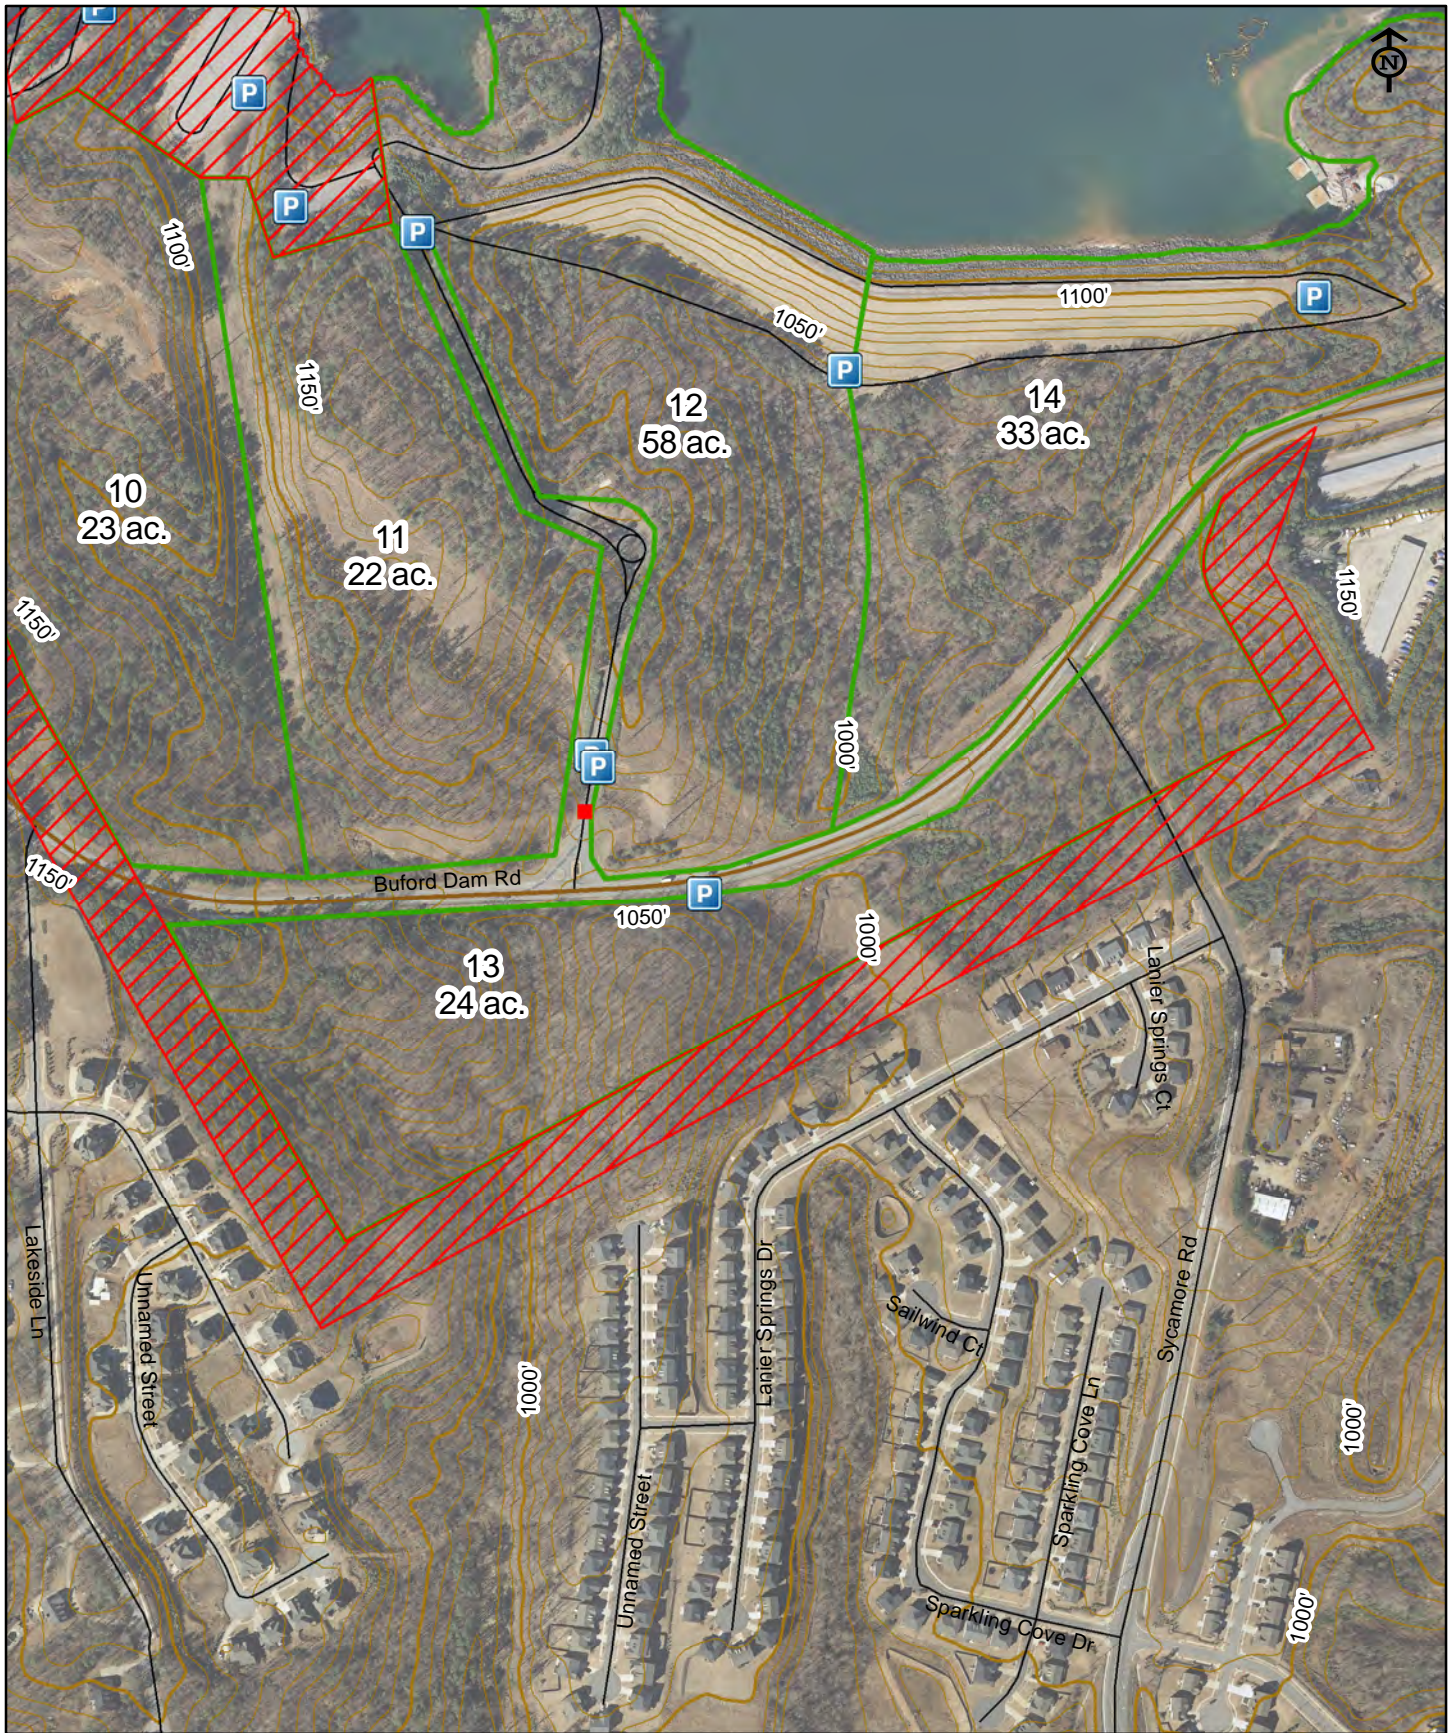

Access: Buford Dam Road
Parking: Gravel Drive in Power Line
Updated: 11/4/2013

Zone: 13
Lake Sidney Lanier
Buford Dam Hunt
Compartment Zones

1:5,400 1 inch = 150 yards
0 75 150 Yards

- Parking
- Gate
- Hunting
- No Hunting