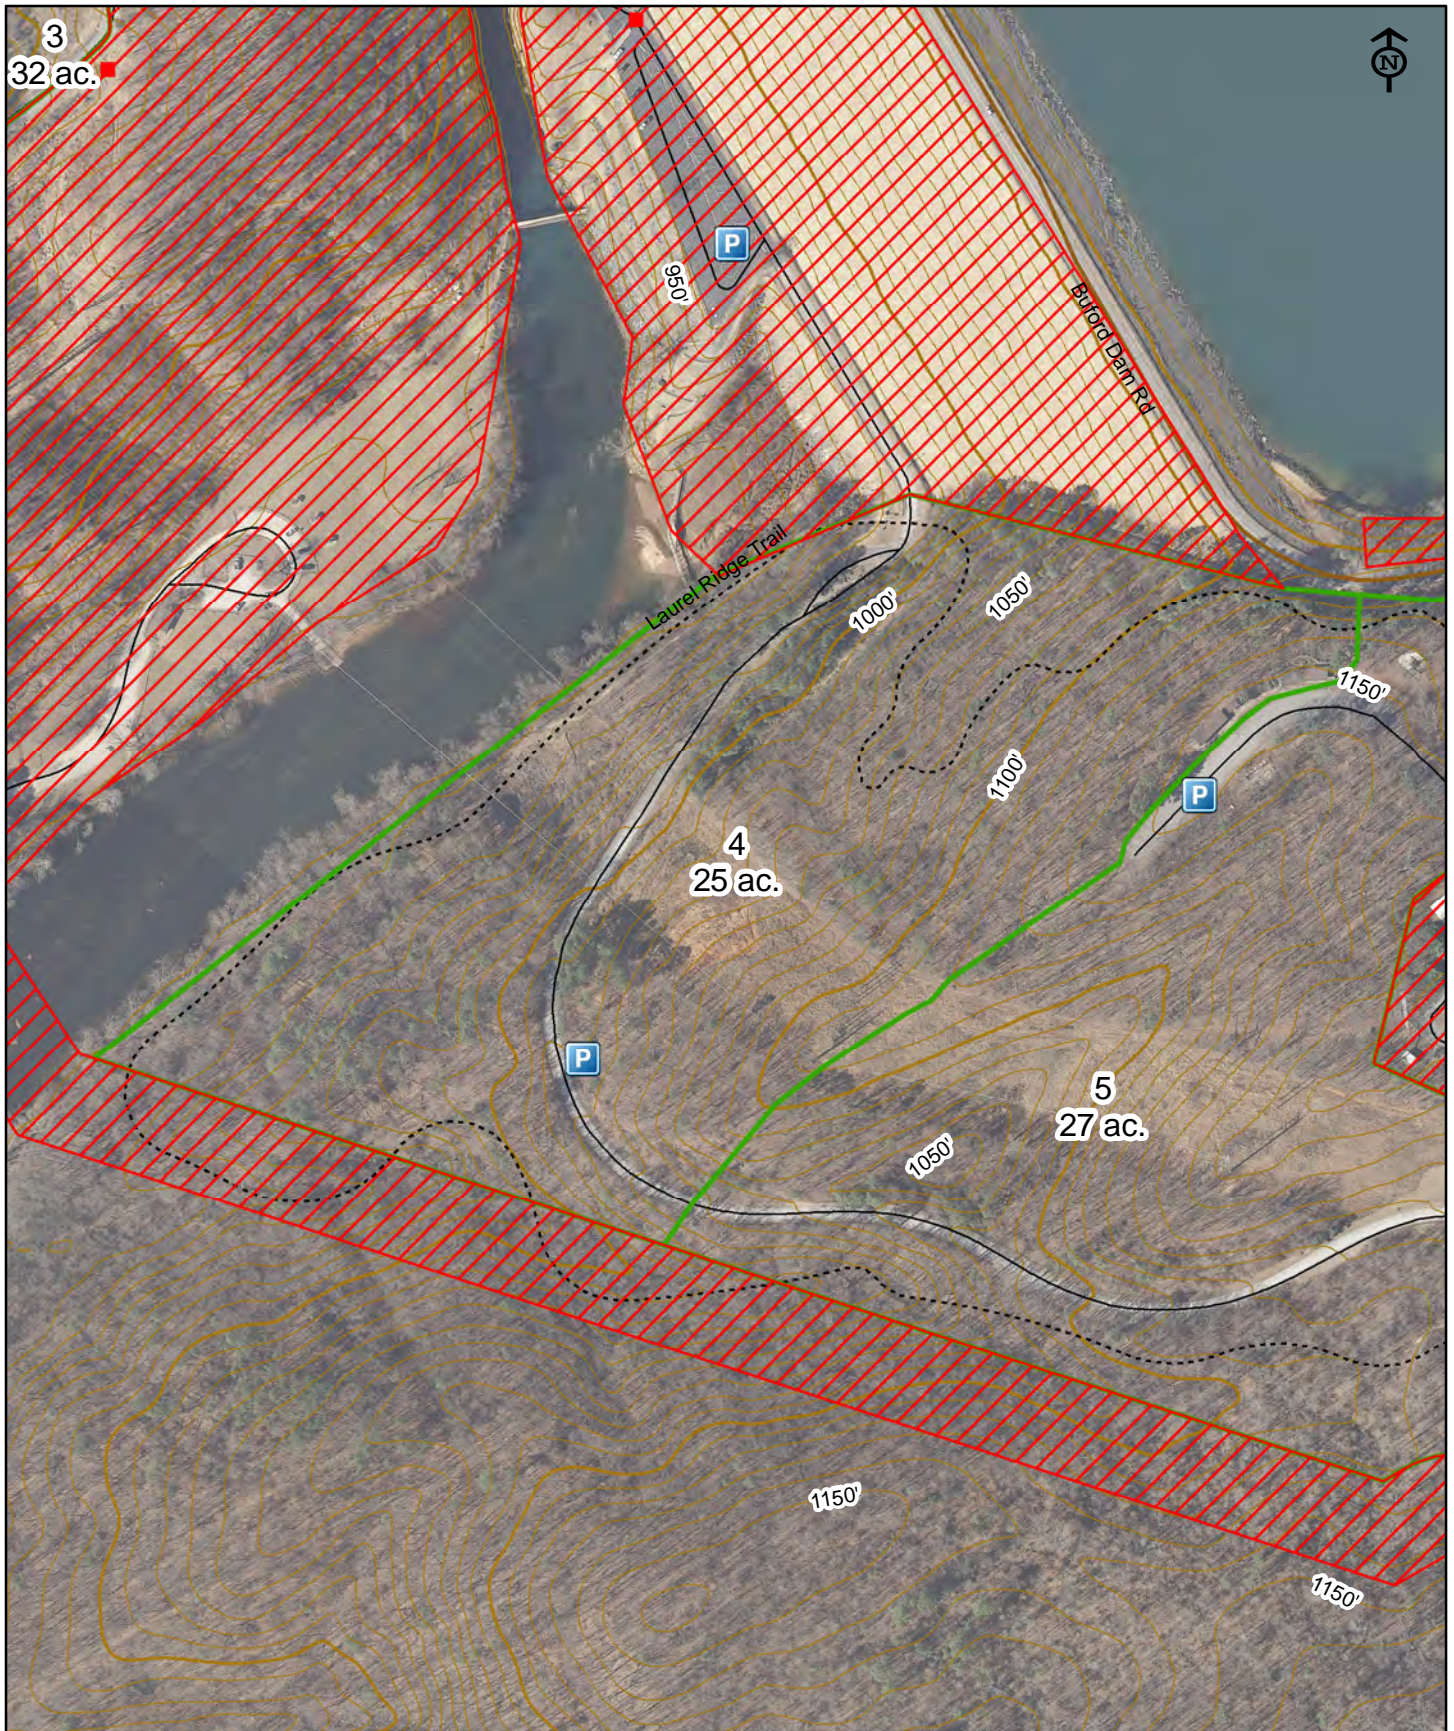

Access: Power House Road
Parking: Power House Park
Updated: 11/4/2013

Zone: 4
Lake Sidney Lanier
Buford Dam Hunt
Compartment Zones

1:3,600 1 inch = 100 yards
0 50 100 Yards

- Parking
- Gate
- Hunting
- No Hunting