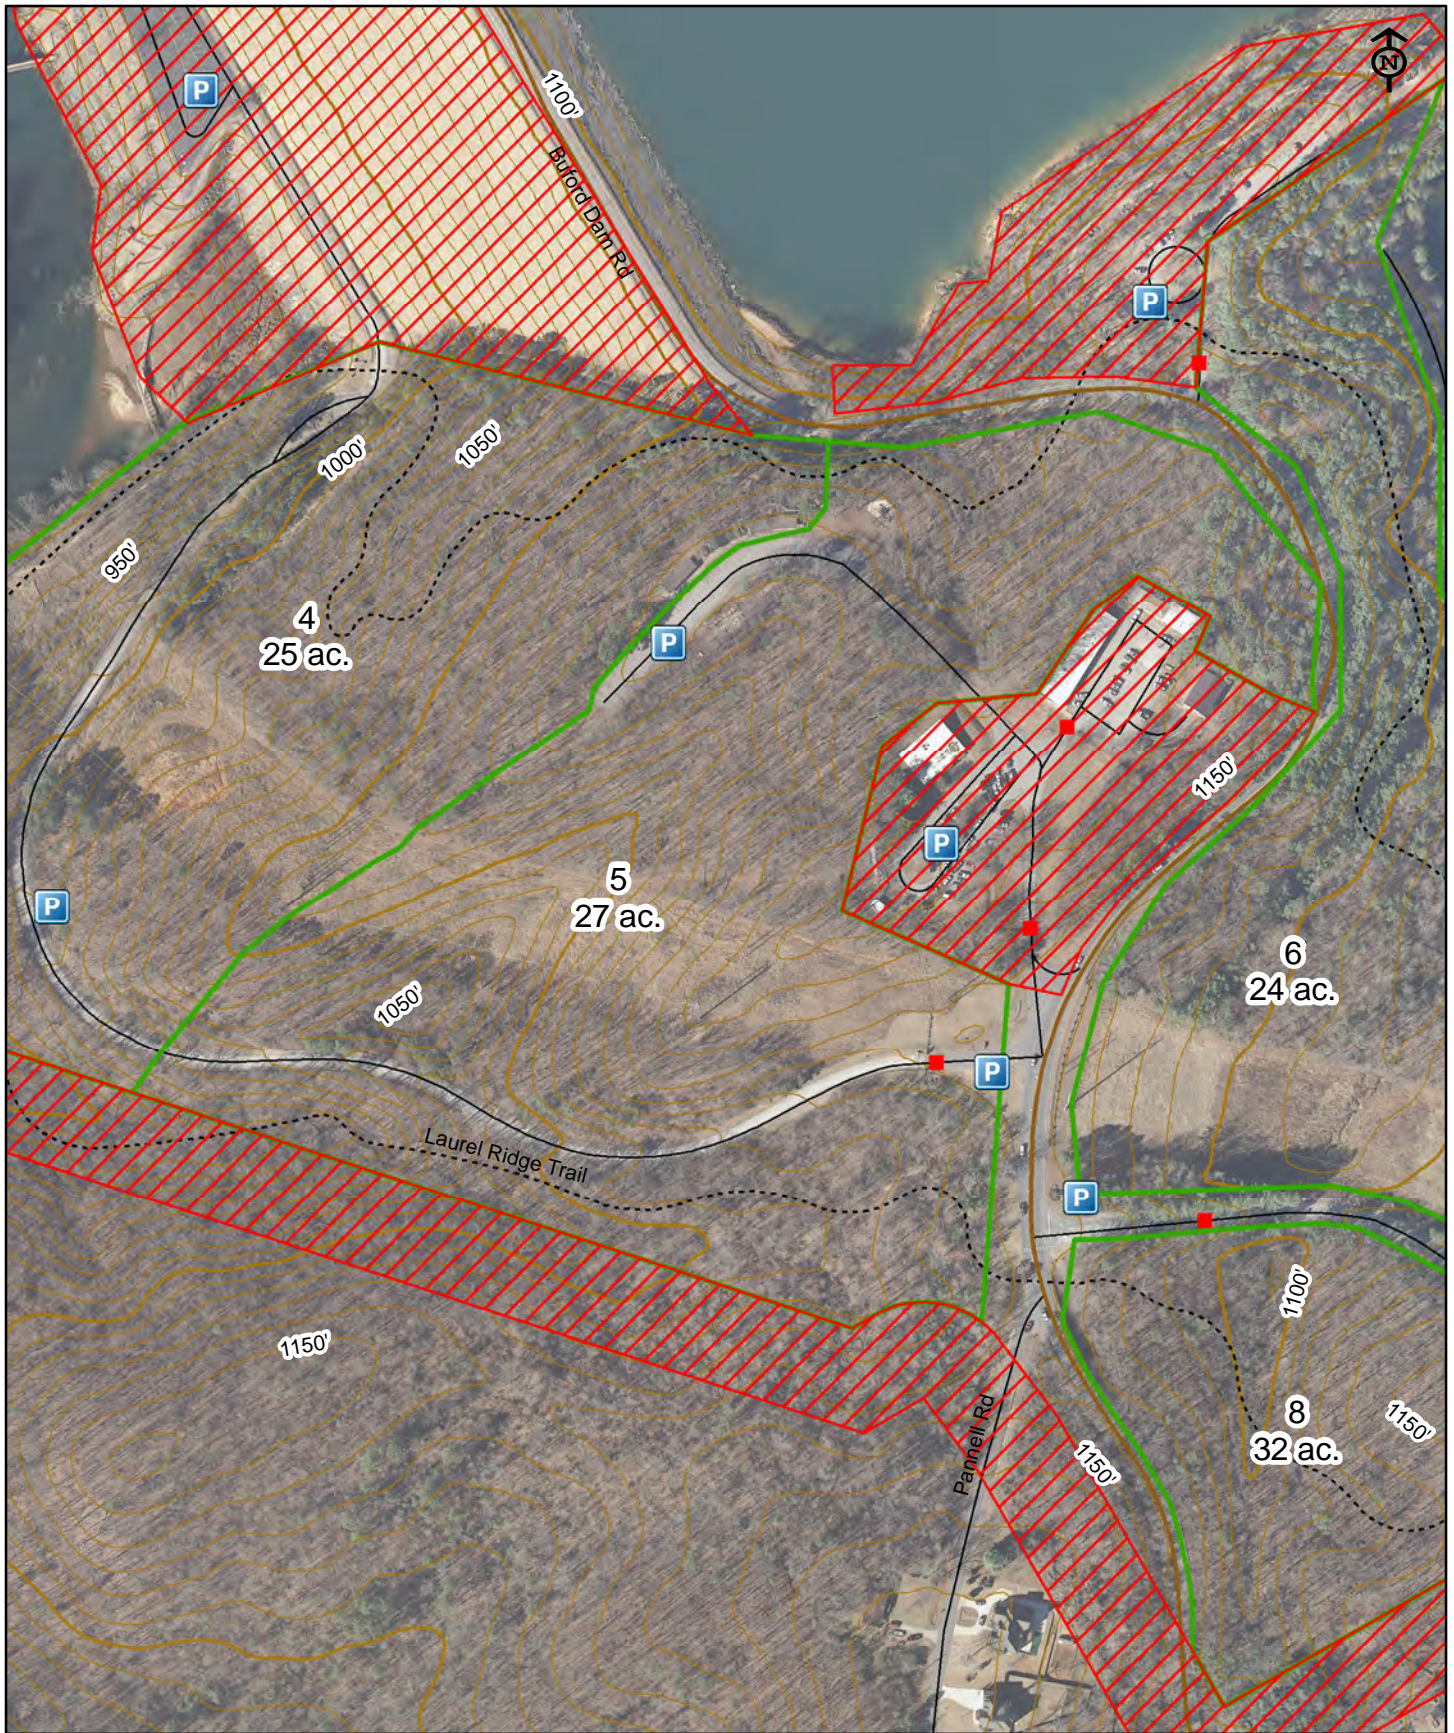

Access: Buford Dam Road
Parking: Upper Overlook Park
Updated: 11/4/2013

Zone: 5
Lake Sidney Lanier
Buford Dam Hunt
Compartment Zones

1:3,600 1 inch = 100 yards
0 50 100 Yards

- Parking
- Gate
- Hunting
- No Hunting