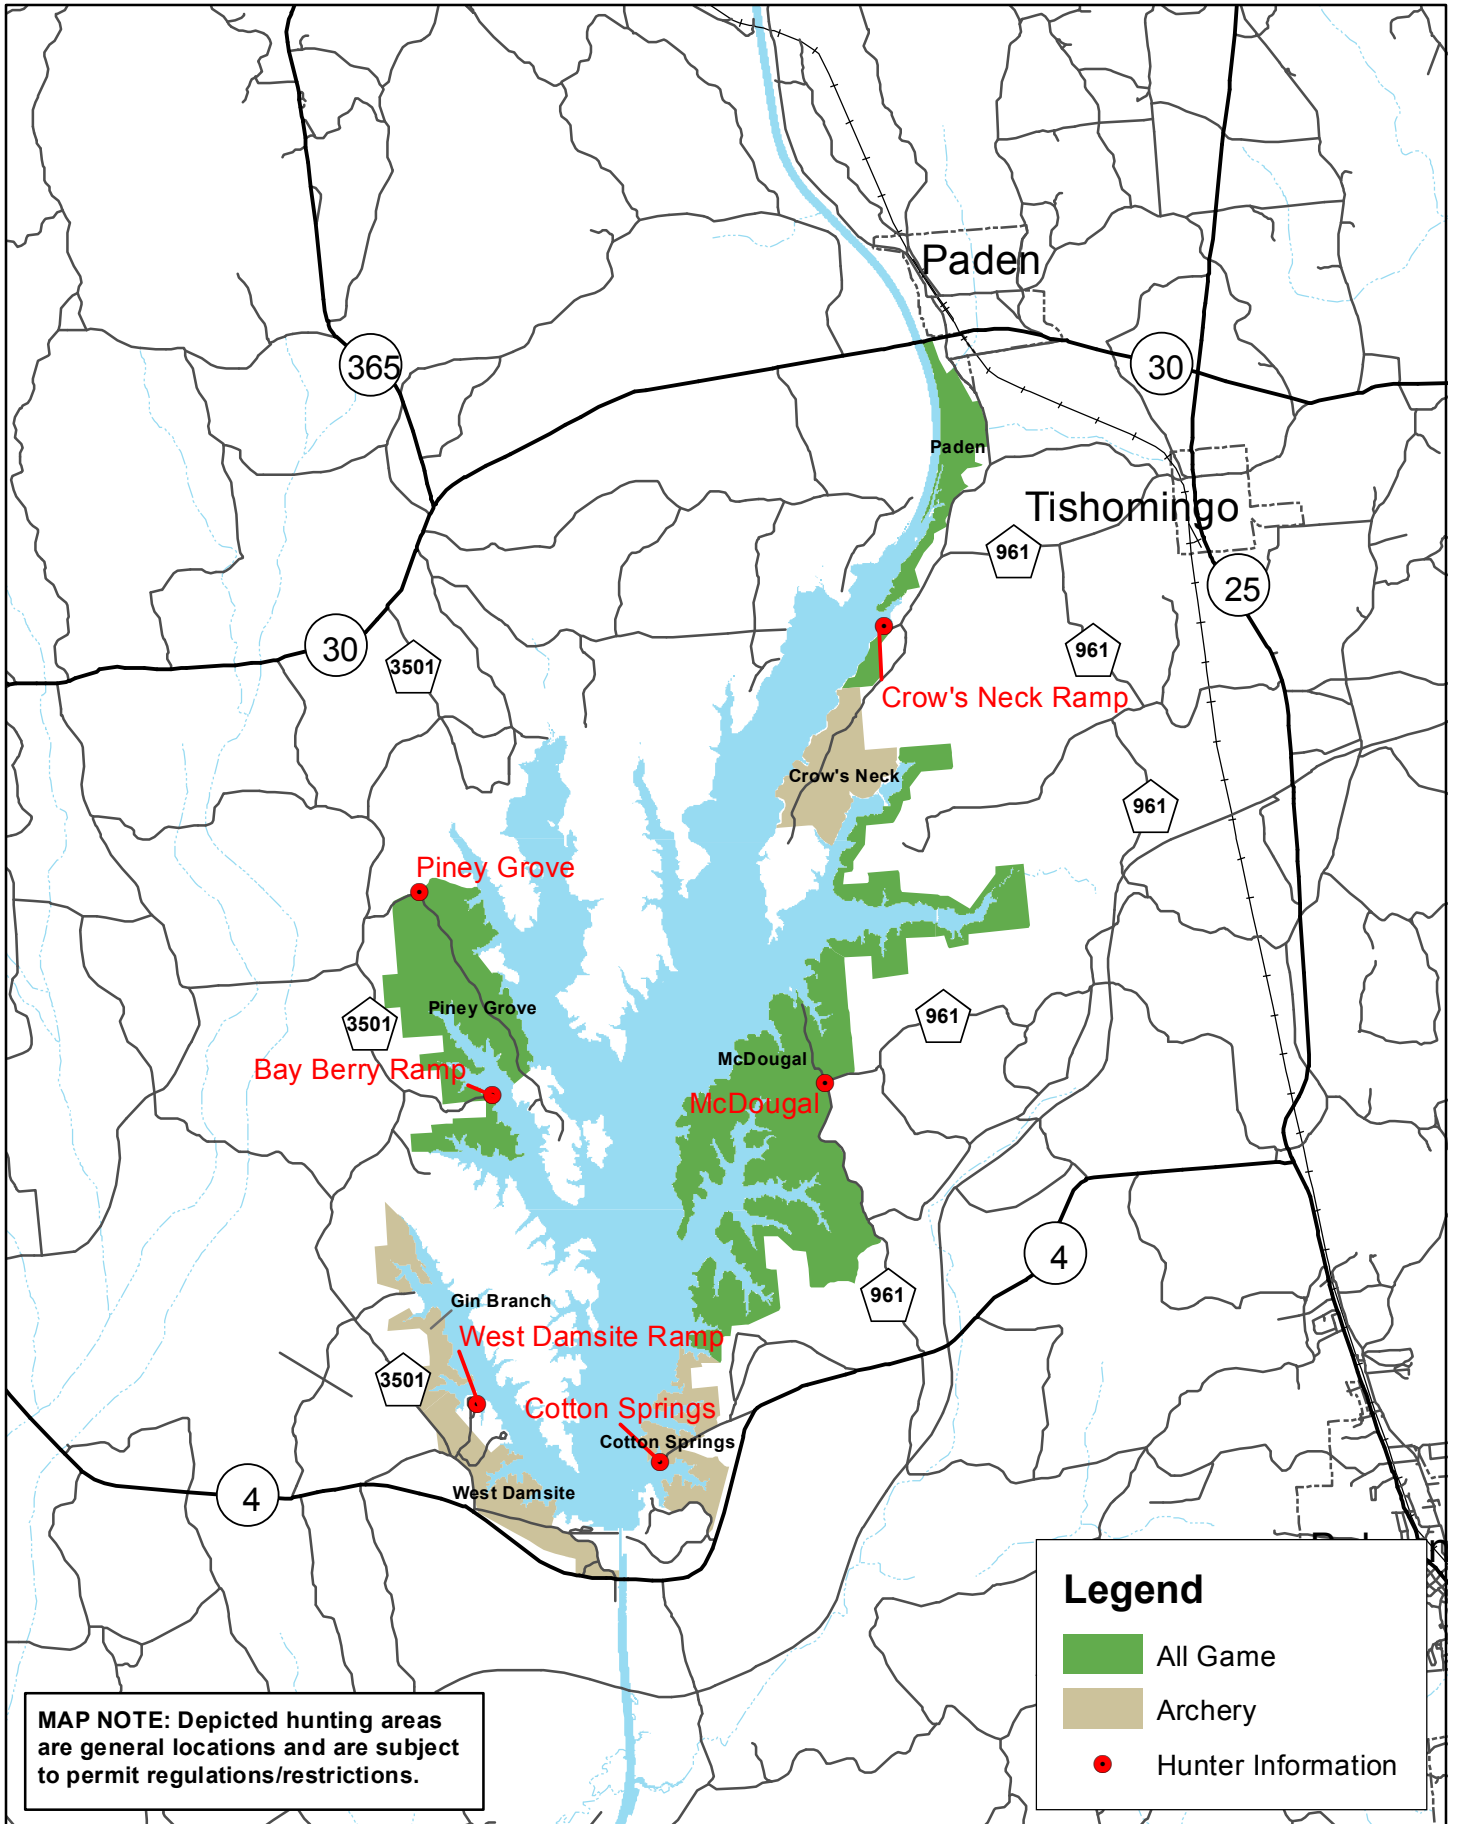

US Army Corps
of Engineers
Mobile District

TENNESSEE-TOMBIGBEE WATERWAY BAY SPRINGS LAKE HUNTING MAP

MAP NOTE: Depicted hunting areas are general locations and are subject to permit regulations/restrictions.

Legend

- All Game
- Archery
- Hunter Information