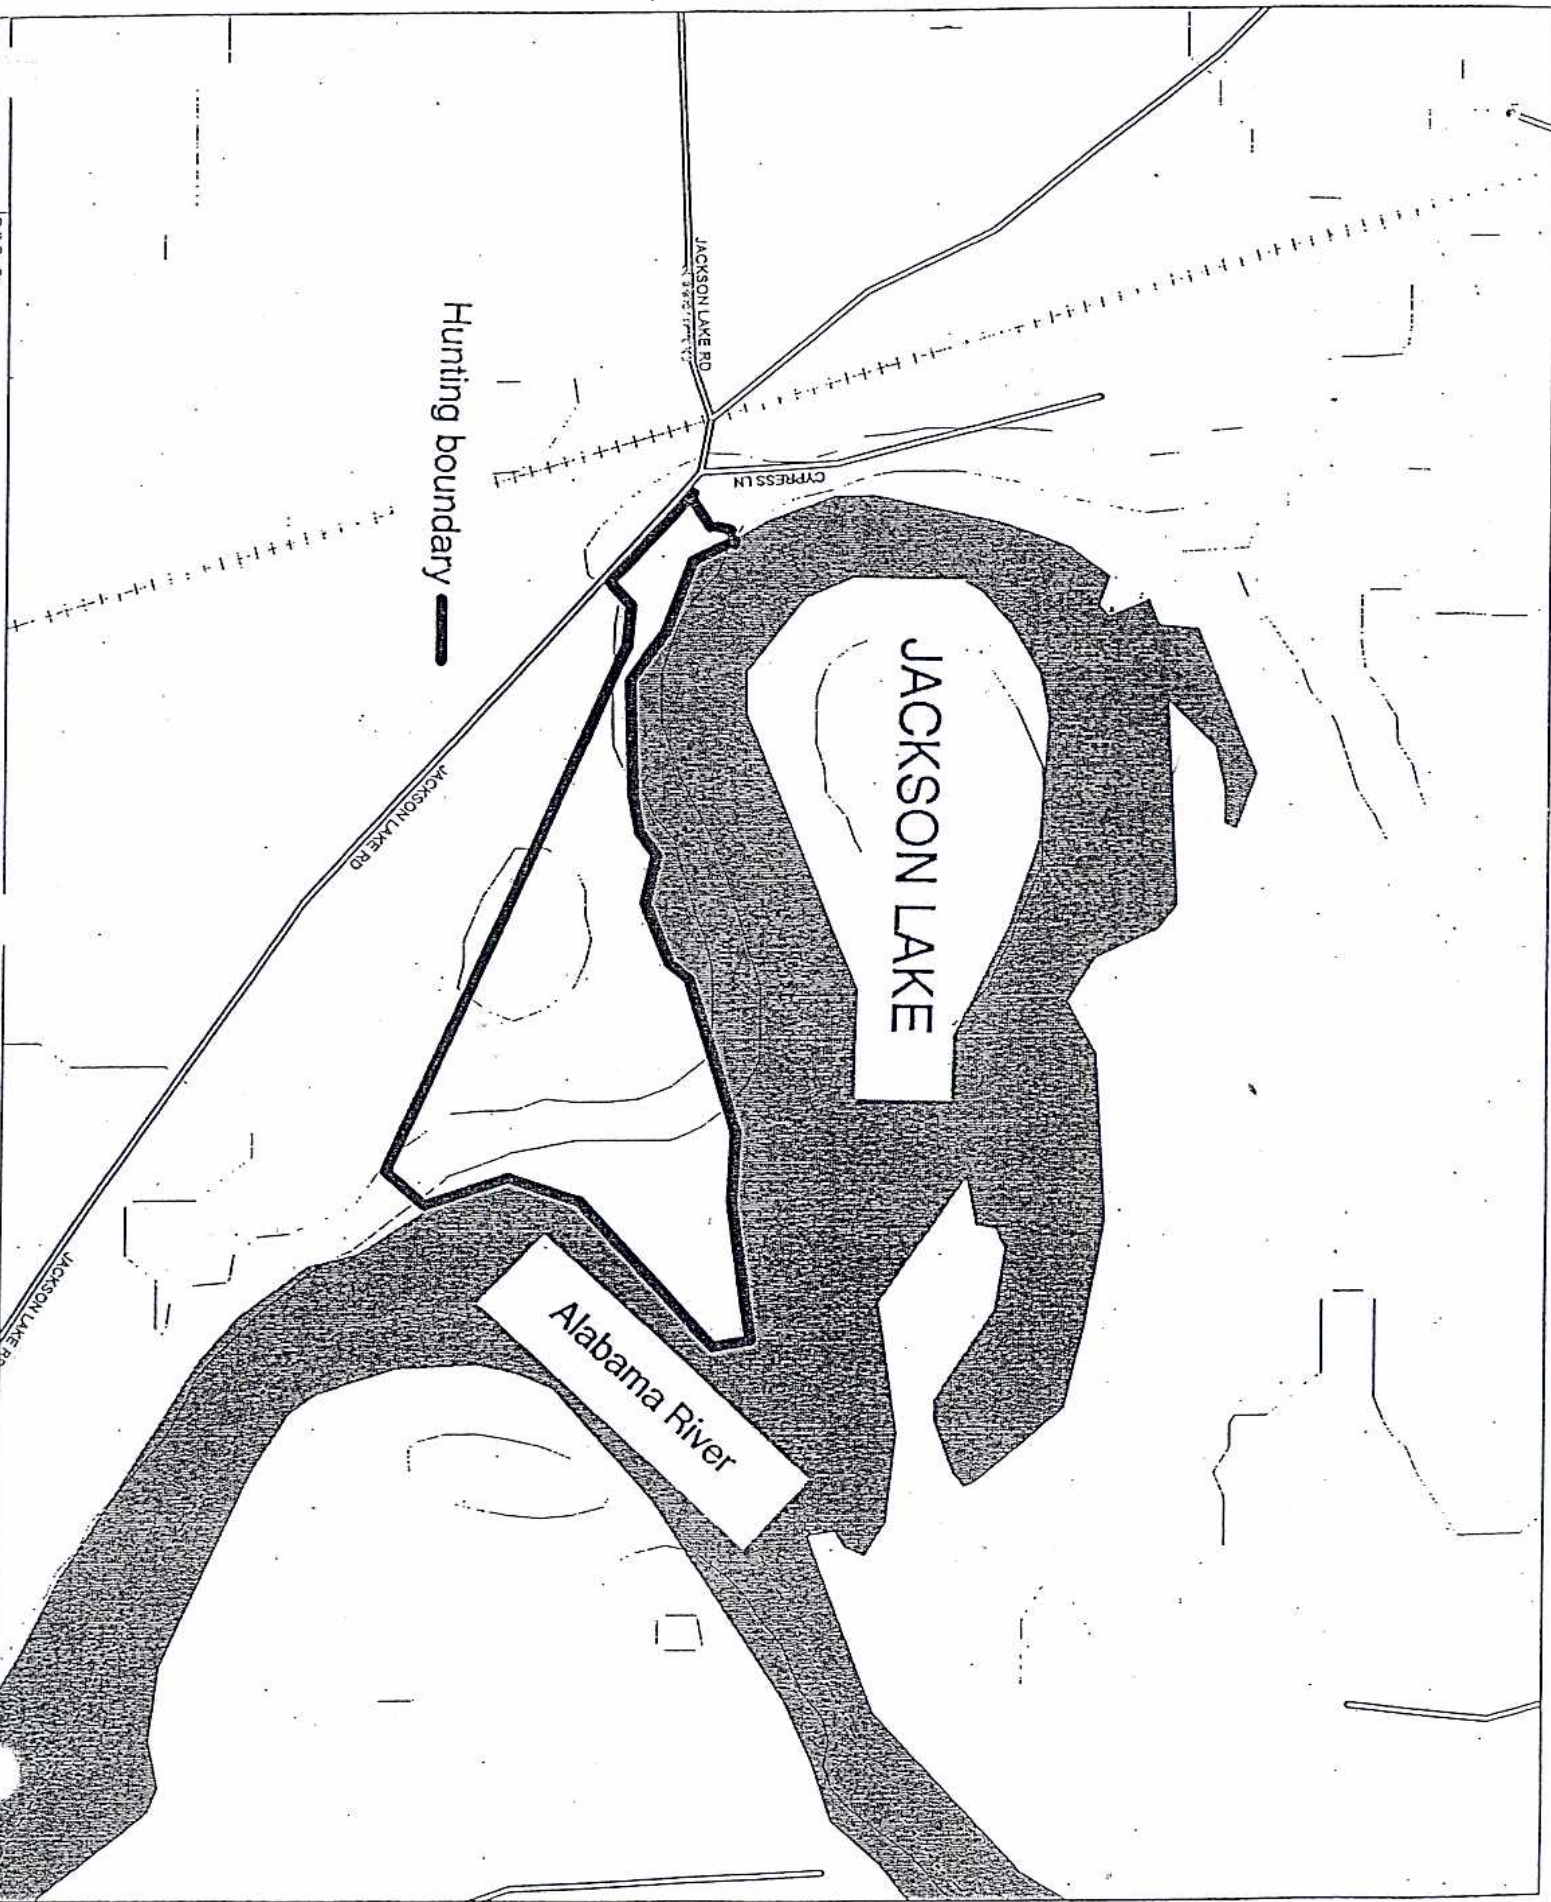

900 ft

Topo USA

Copyright © 1999 DeLorme Yarmouth, ME 04096 Scale: 1 : 11,200

Sheet: 14-1

Hunting boundary

JACKSON LAKE

Alabama River

JACKSON LAKE RD

CYPRESS LN

JACKSON LAKE RD

JACKSON LAKE RD