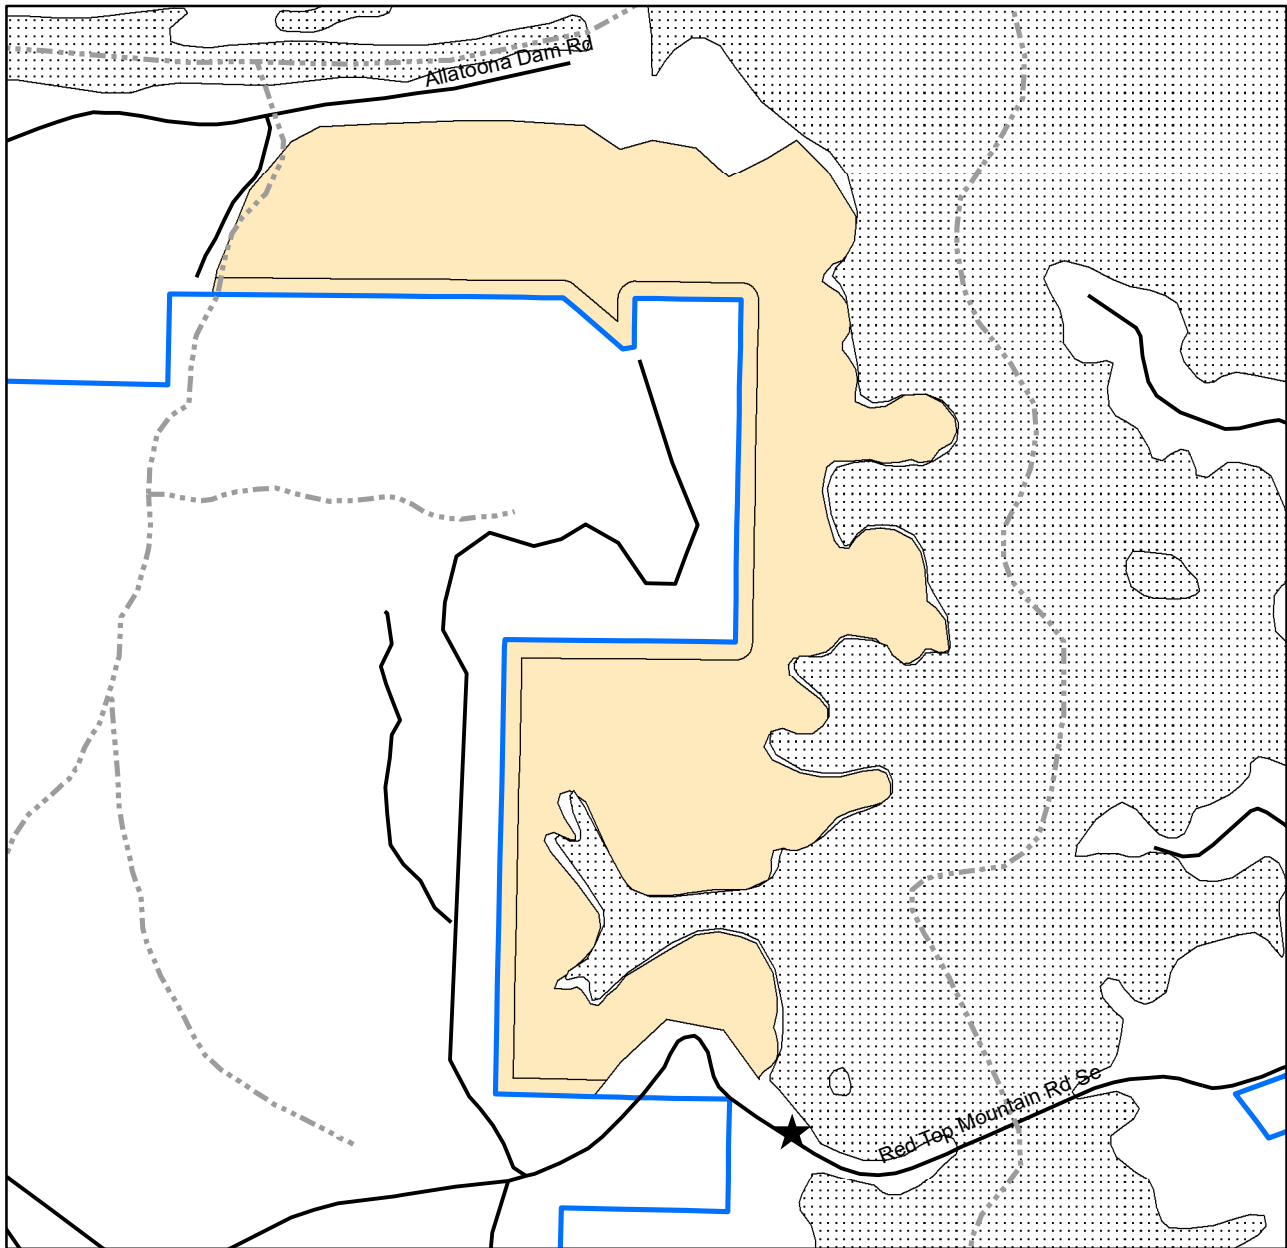

Vineyard Mountain Hunting Area

Legend

- ★ Hunting Access/Parking
- Creeks
- Major Roads
- Boundary Line
- ▒ Lake Surface
- Hunting Area

Deer Hunting
Archery Only
December 1 to
December 31

**US Army Corps
of Engineers**
MOBILE DISTRICT