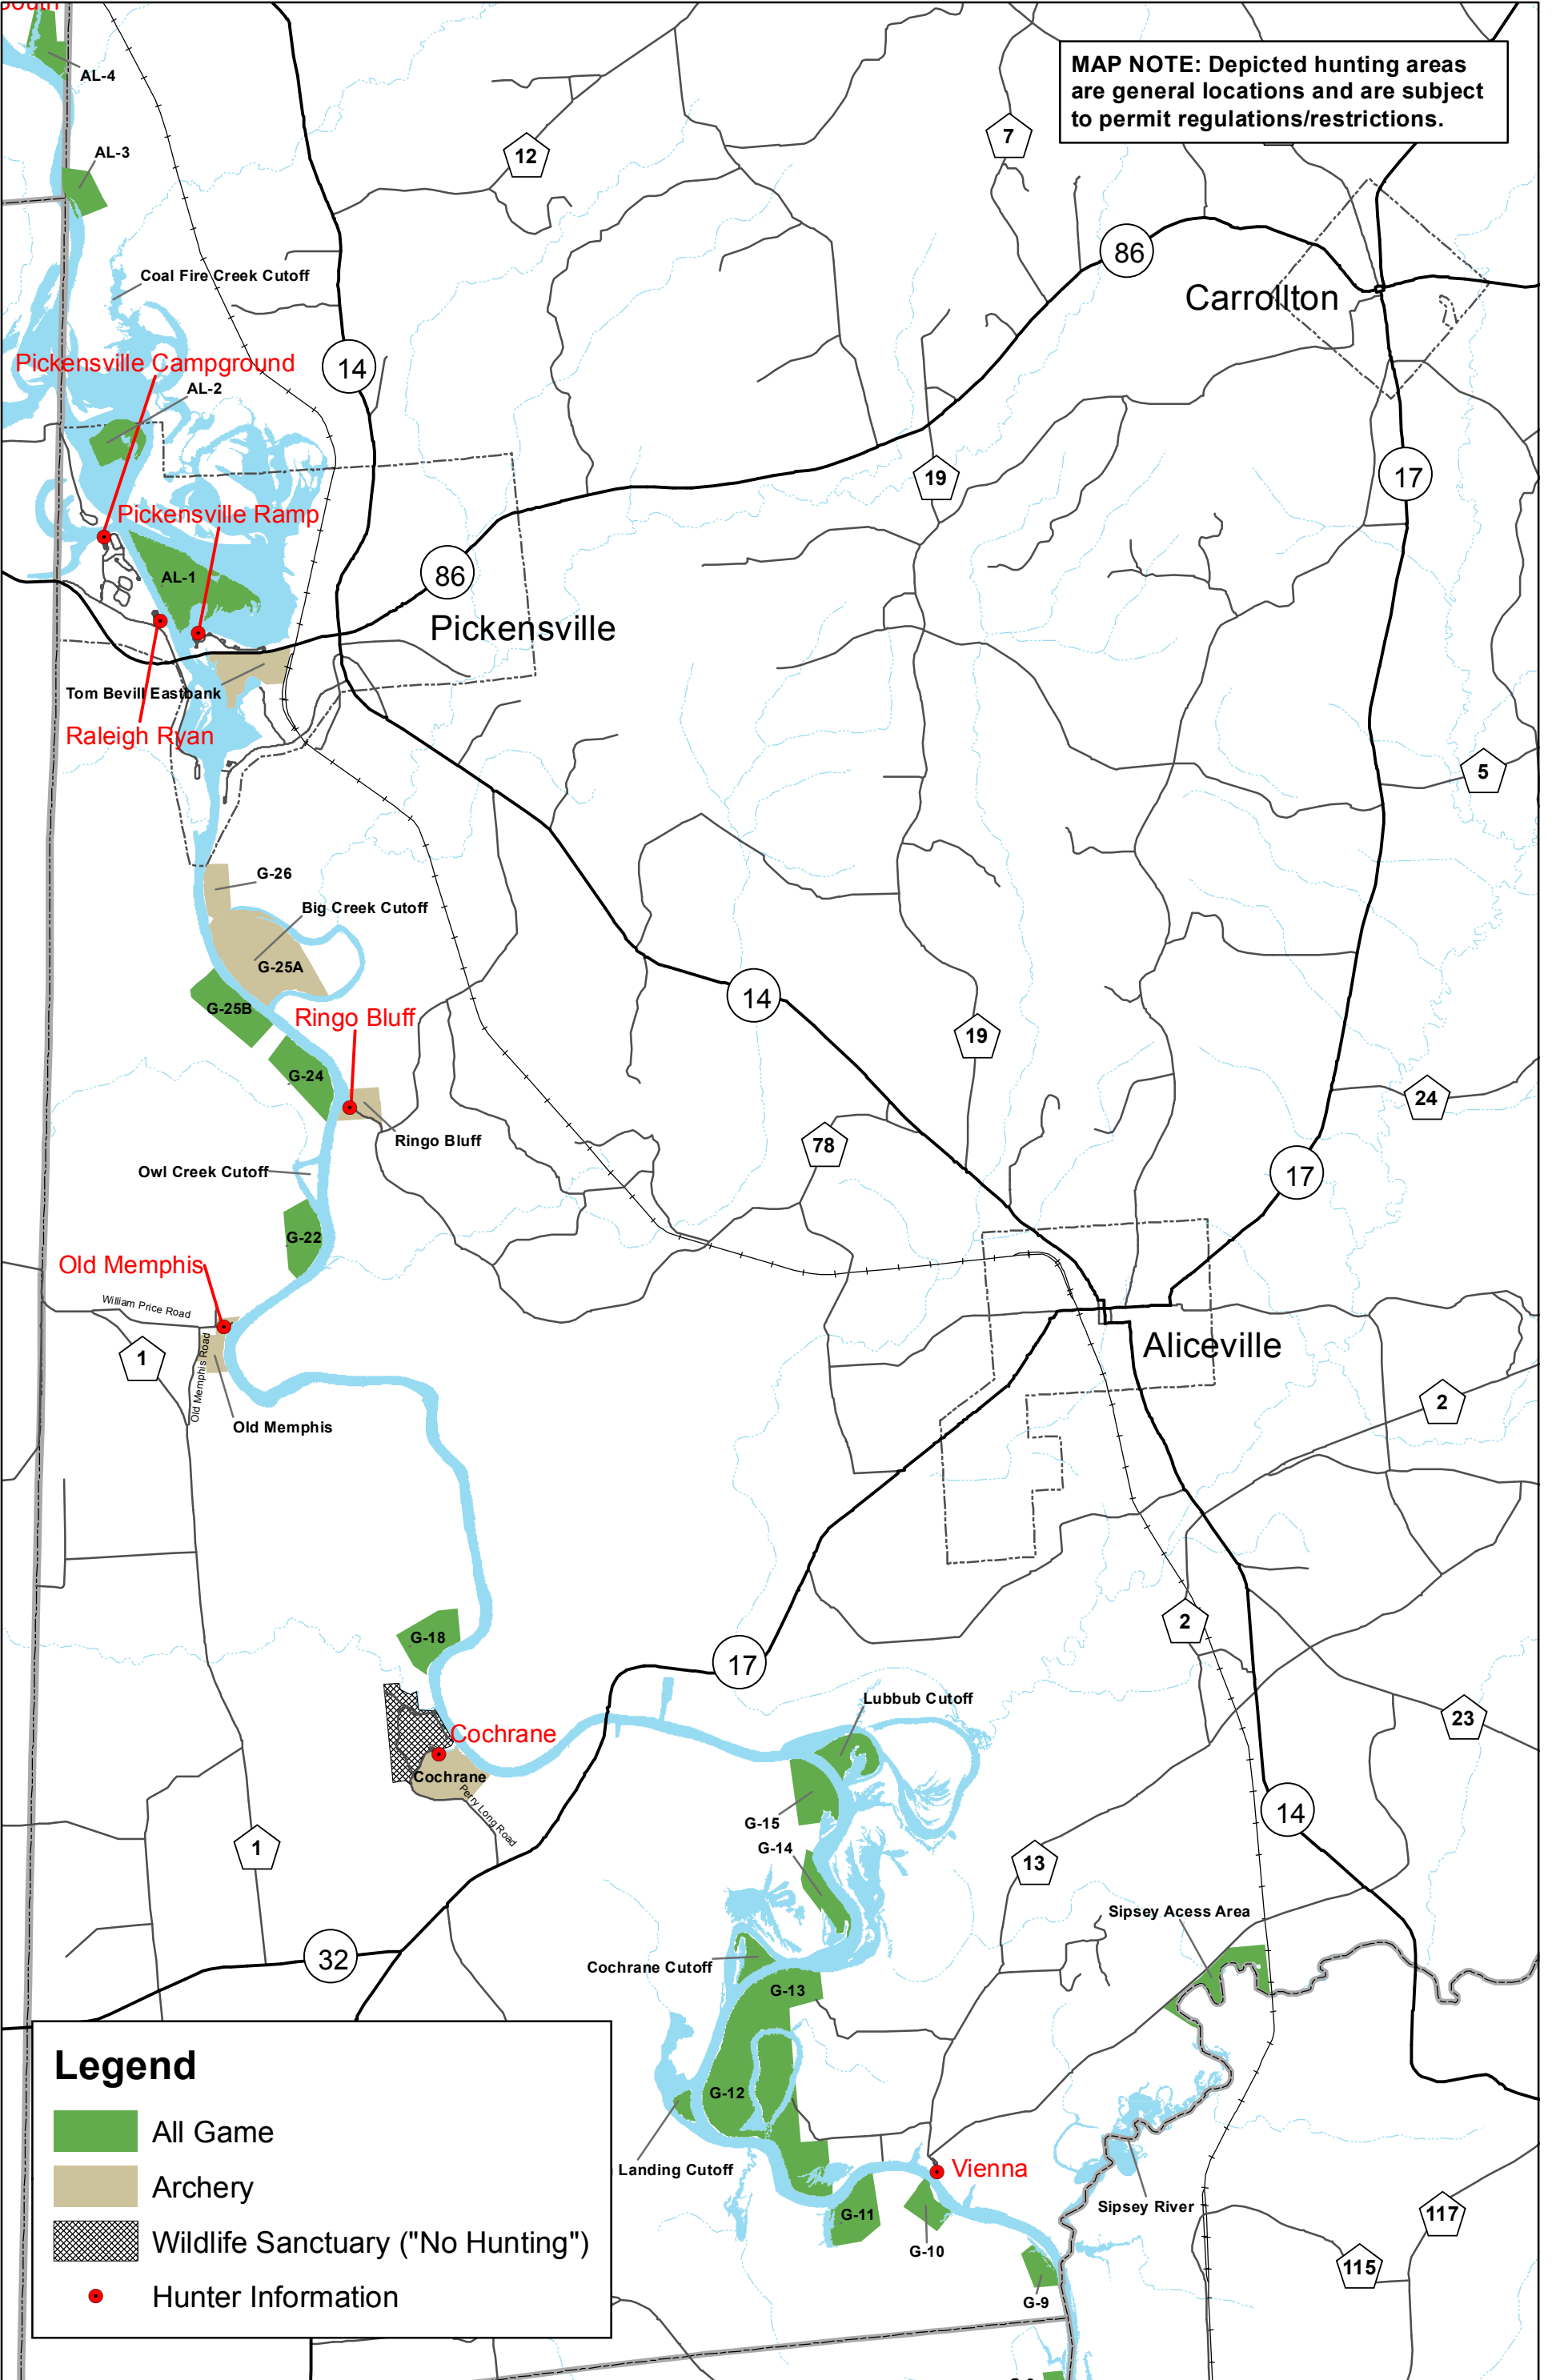

TENNESSEE-TOMBIGBEE WATERWAY PICKENS COUNTY, ALABAMA HUNTING MAP

MAP NOTE: Depicted hunting areas are general locations and are subject to permit regulations/restrictions.

Legend

- All Game
- Archery
- Wildlife Sanctuary ("No Hunting")
- Hunter Information

TENNESSEE-TOMBIGBEE WATERWAY

GREENE & SUMTER COUNTIES, ALABAMA

HUNTING MAP

MAP NOTE: Depicted hunting areas are general locations and are subject to permit regulations/restrictions.

Legend

- All Game
- Archery
- Hunter Information