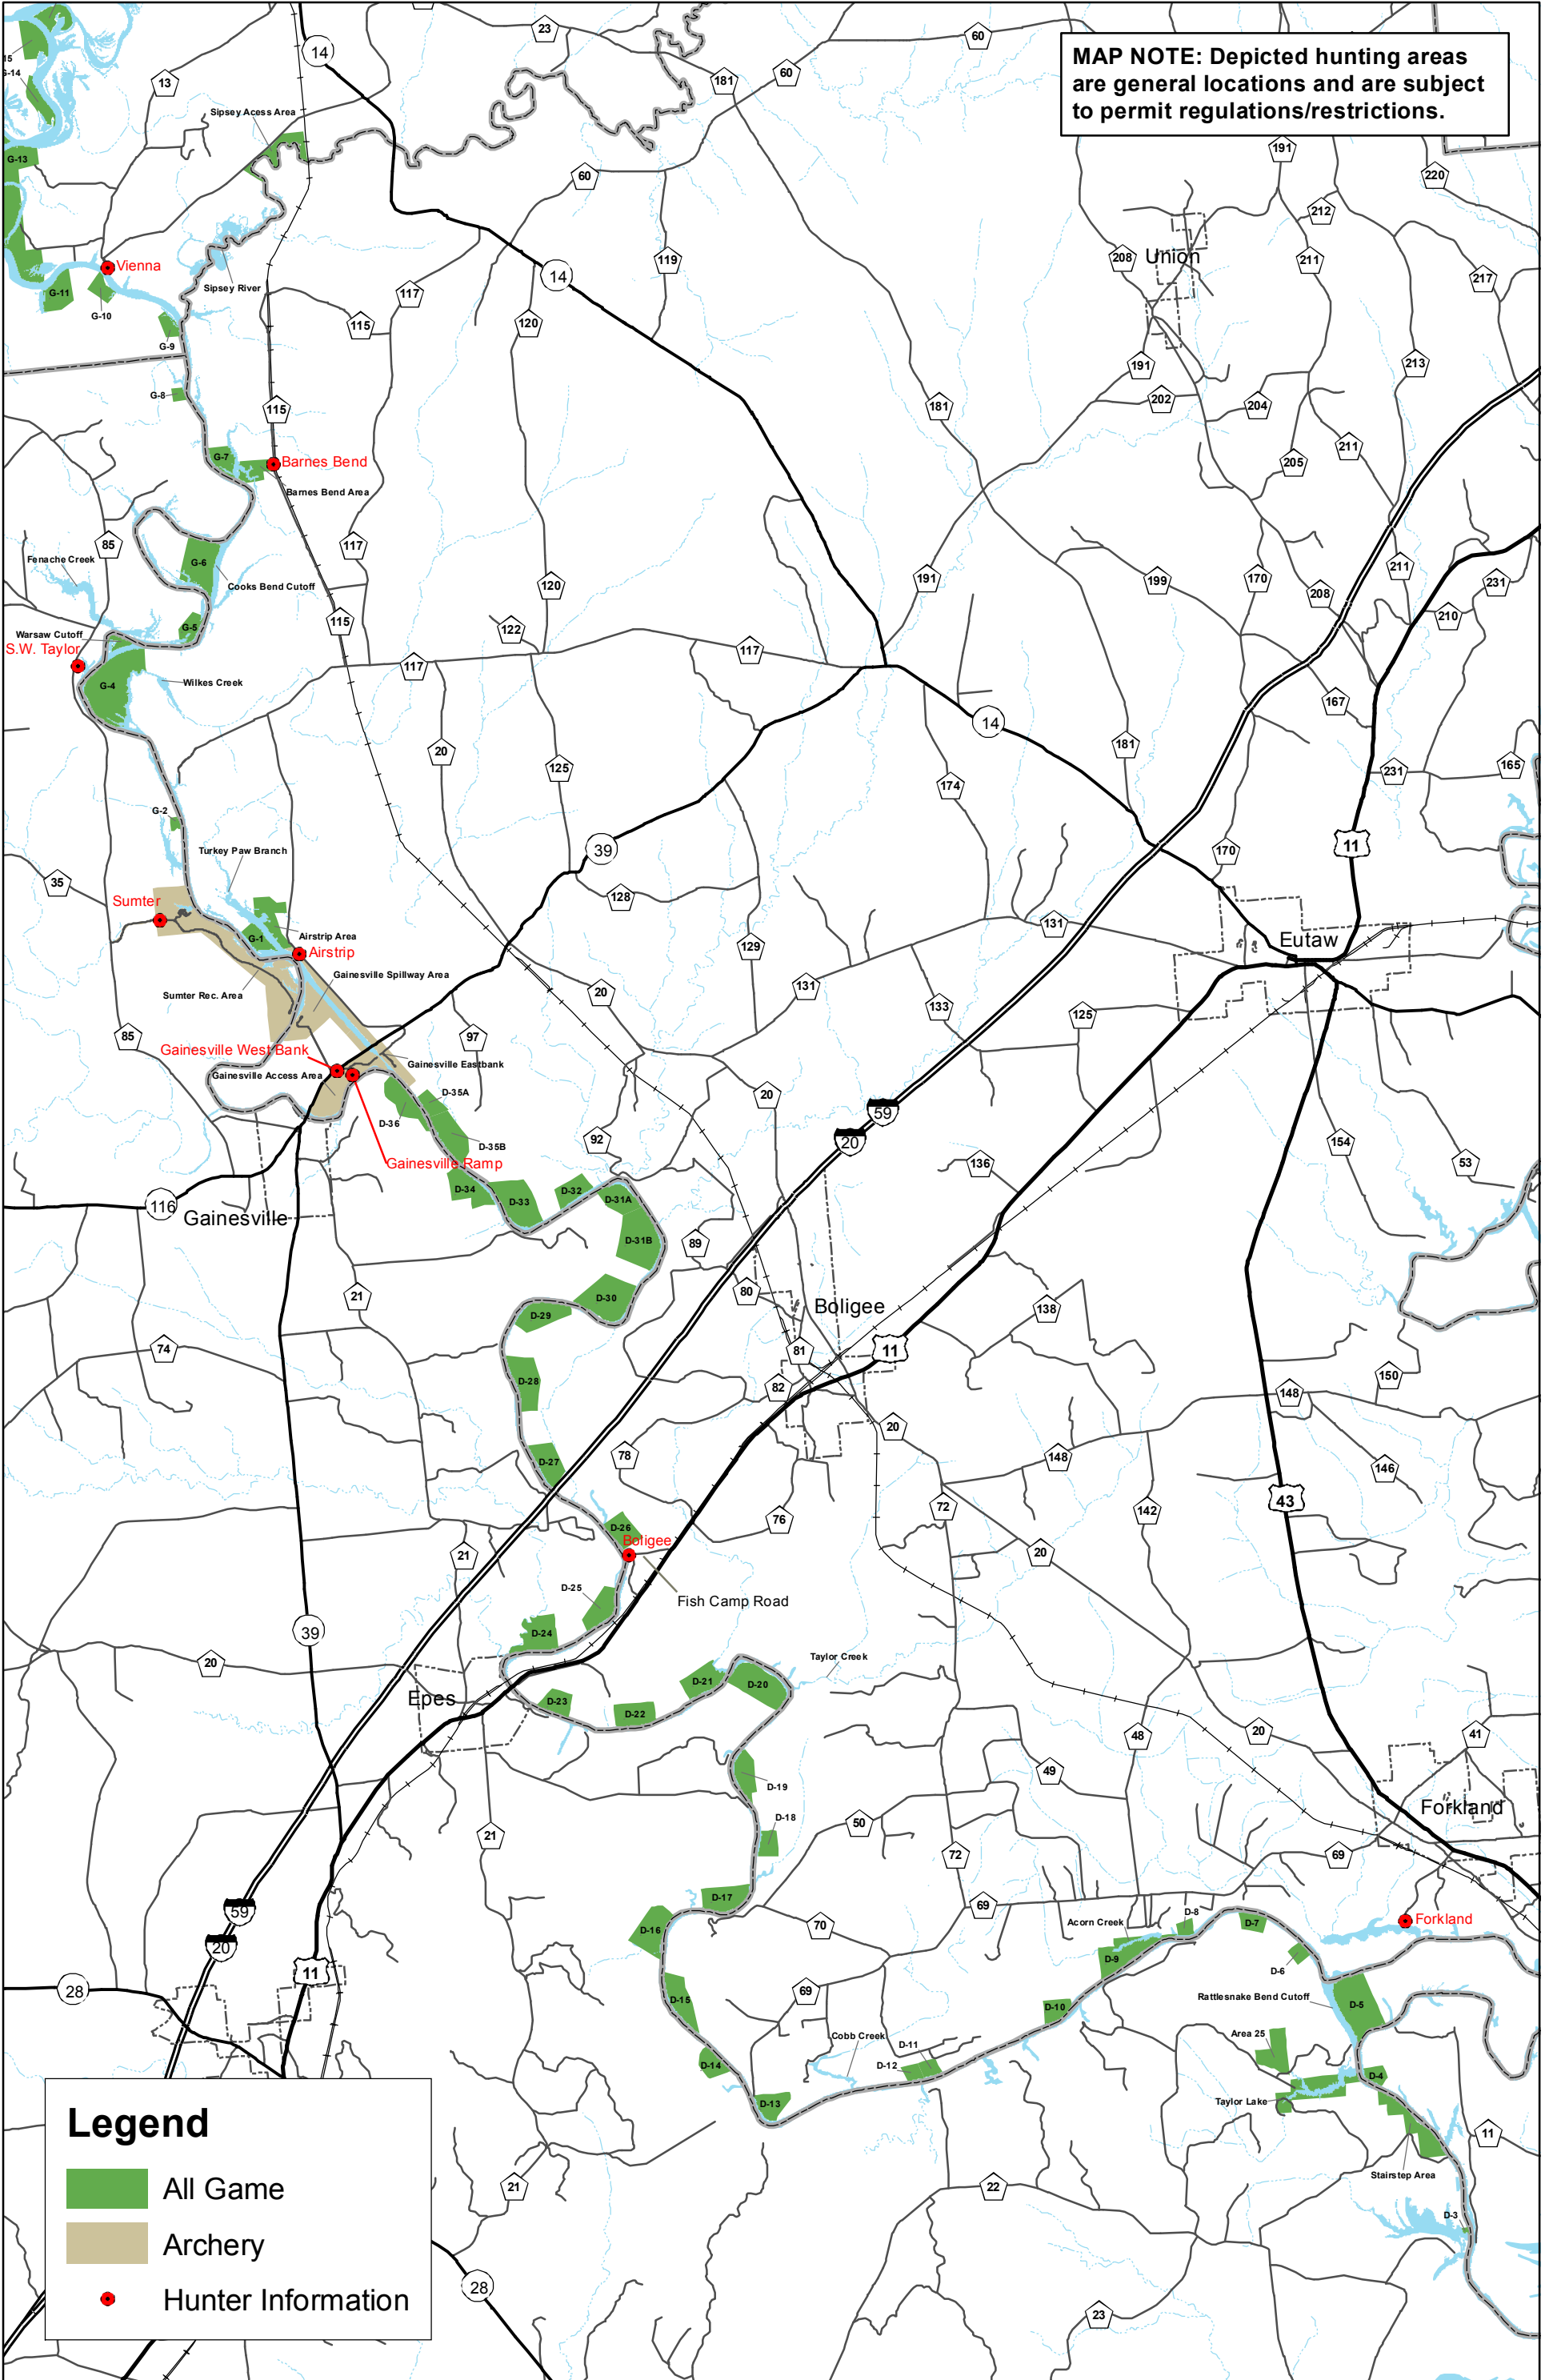

TENNESSEE-TOMBIGBEE WATERWAY PICKENS COUNTY, ALABAMA HUNTING MAP

MAP NOTE: Depicted hunting areas are general locations and are subject to permit regulations/restrictions.

Legend

- All Game
- Archery
- Wildlife Sanctuary ("No Hunting")
- Hunter Information

TENNESSEE-TOMBIGBEE WATERWAY

GREENE & SUMTER COUNTIES, ALABAMA

HUNTING MAP

MAP NOTE: Depicted hunting areas are general locations and are subject to permit regulations/restrictions.

Legend

- All Game
- Archery
- Hunter Information